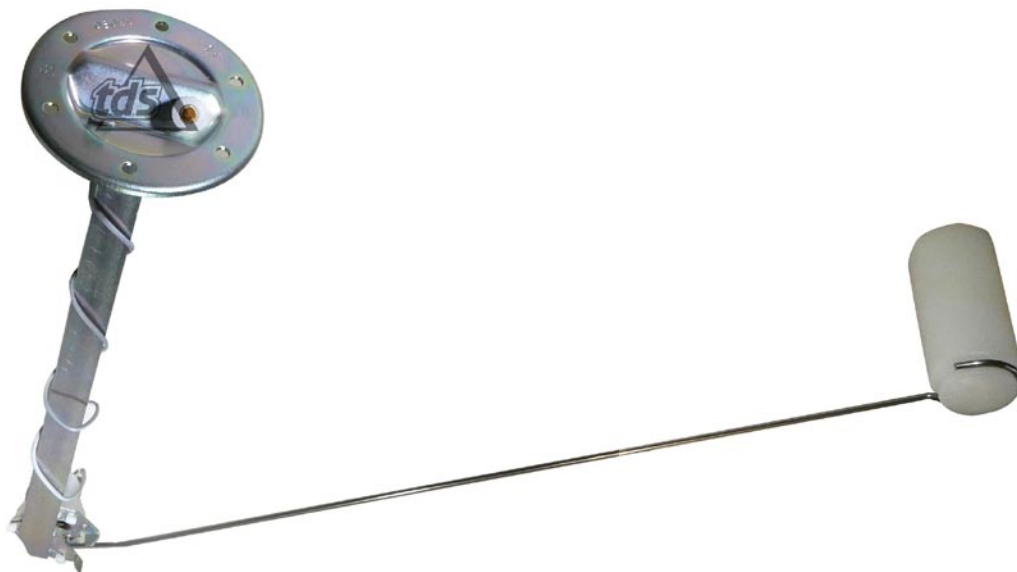

F6003433

C. Idrostop	n. pipes / Ø / description
03-433	Stirrup Total

SUITABLE

SPECIAL APPLICATION