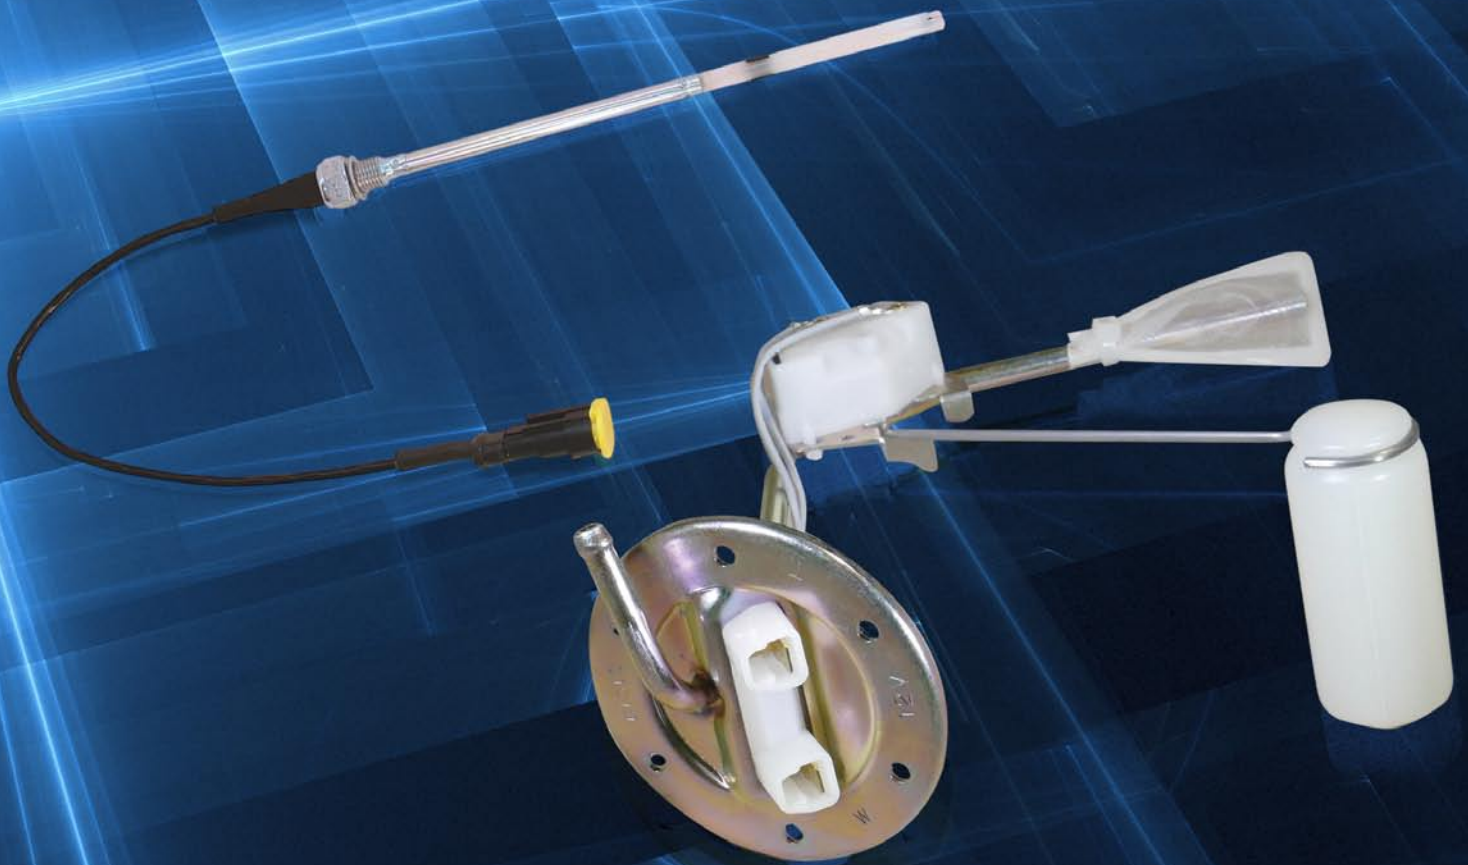

LEVEL SENDERS

www.tds-spa.it